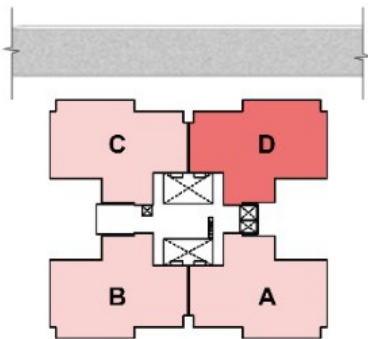

SITE PLAN

UNIT TYPE - 01

3 BED ROOM + 4 TOILET + UTILITY

UNIT POSITION IN TOWERS A-E and I-J

TOWERS A-E AND I-J (TYPE -02)

3 BED ROOM + 4 TOILET + UTILITY

TOWERS POSITION ON SITE

UNIT TYPE - 02

4 BED ROOM + 5 TOILET + UTILITY

UNIT POSITION IN TOWERS F-H

TOWERS F-H (TYPE -02)

4 BED ROOM + 5 TOILET + UTILITY

TOWERS POSITION ON SITE

A Project by

TURNSTONE REALTY

ALL ABOUT YOU