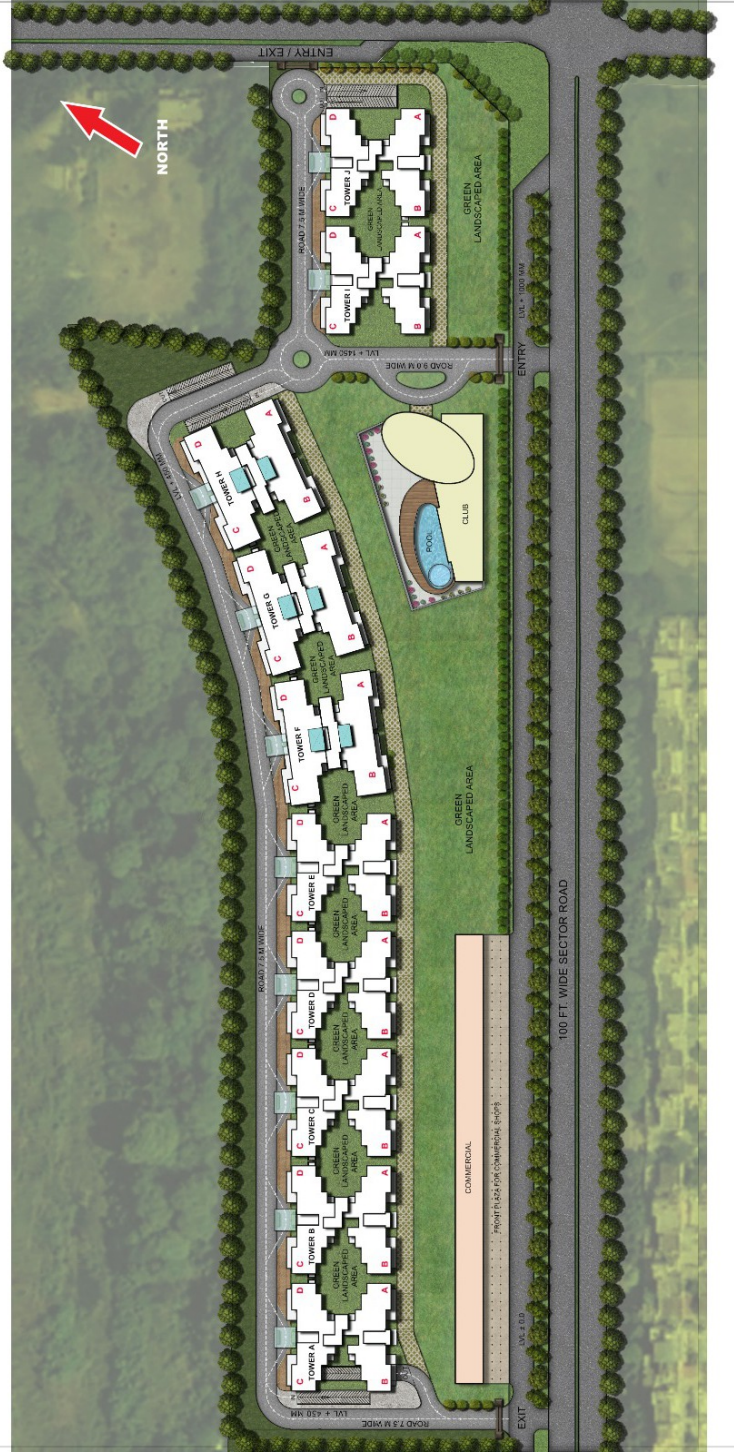

The new element
OF LUXURY LIVING

THE MEDALLION
AURUM

3+1, 4+1 BHK Lifestyle Apartments
on International Airport Road, Mohali

WHERE FINE LIVING HAS A NEW
point of view

PROJECT HIGHLIGHTS

ONE OF THE BIGGEST RESIDENTIAL PROJECT IN MOHALI WITH A TRULY GRAND COMMANDING FRONTAGE | STRATEGICALLY LOCATED ON THE BUSTLING INTERNATIONAL AIRPORT ROAD | ADJOINING TO THE GMADA LEISURE VALLEY | ONE OF LARGEST CLUB HOUSE OF THE REGION WITH WORLD CLASS FACILITIES AND AMENITIES | ADJOINING UPCOMING COMMERCIAL PROJECT MEDALLION EDGE WITH MARRIOTT INTERNATIONAL | AMIDST THE MOST THRIVING NEIGHBOURHOOD WITH THE FINEST OPTIONS IN RETAIL AND COMMERCIAL DEVELOPMENTS , SCHOOLS, BUSTLING OFFICE HUBS, HOSPITALS, COLLEGES AND WORLD CLASS RECREATIONAL OPTIONS.

SITE PLAN

UNIT TYPE - 01

3 BED ROOM + 4 TOILET + UTILITY

UNIT POSITION IN TOWERS A-E and I-J

TOWERS A-E AND I-J (TYPE -02)

3 BED ROOM + 4 TOILET + UTILITY

TOWERS POSITION ON SITE

UNIT TYPE - 02

4 BED ROOM + 5 TOILET + UTILITY

UNIT POSITION IN TOWERS F-H

TOWERS F-H (TYPE -02)

4 BED ROOM + 5 TOILET + UTILITY

TOWERS POSITION ON SITE

A Project by

TURNSTONE REALTY

ALL ABOUT YOU