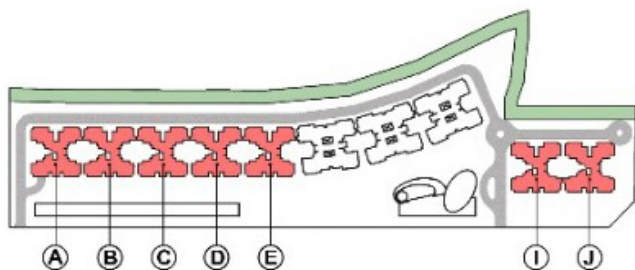

SITE PLAN

UNIT TYPE - 01

3 BED ROOM + 4 TOILET + UTILITY

UNIT POSITION IN TOWERS A-E and I-J

TOWERS A-E AND I-J (TYPE -02)

3 BED ROOM + 4 TOILET + UTILITY

TOWERS POSITION ON SITE

UNIT TYPE - 02

4 BED ROOM + 5 TOILET + UTILITY

UNIT POSITION IN TOWERS F-H

TOWERS F-H (TYPE -02)

4 BED ROOM + 5 TOILET + UTILITY

TOWERS POSITION ON SITE

A Project by

TURNSTONE REALTY

ALL ABOUT YOU