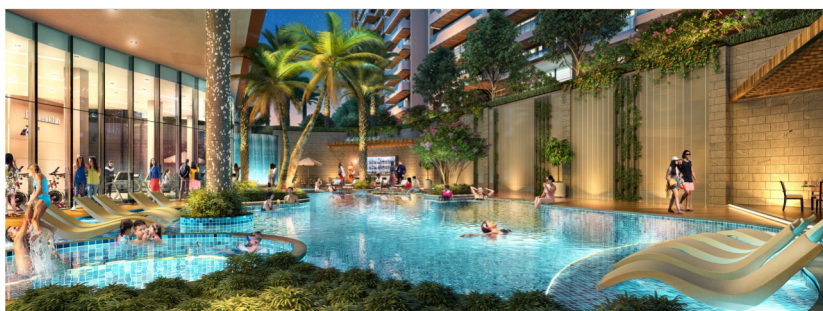

The new element
OF LUXURY LIVING

THE MEDALLION
AURUM

3+1, 4+1 BHK Lifestyle Apartments
on International Airport Road, Mohali

WHERE FINE LIVING HAS A NEW
point of view

PROJECT HIGHLIGHTS

ONE OF THE BIGGEST RESIDENTIAL PROJECT IN MOHALI WITH A TRULY GRAND COMMANDING FRONTAGE | STRATEGICALLY LOCATED ON THE BUSTLING INTERNATIONAL AIRPORT ROAD | ADJOINING TO THE GMADA LEISURE VALLEY | ONE OF LARGEST CLUB HOUSE OF THE REGION WITH WORLD CLASS FACILITIES AND AMENITIES | ADJOINING UPCOMING COMMERCIAL PROJECT MEDALLION EDGE WITH MARRIOTT INTERNATIONAL | AMIDST THE MOST THRIVING NEIGHBOURHOOD WITH THE FINEST OPTIONS IN RETAIL AND COMMERCIAL DEVELOPMENTS , SCHOOLS, BUSTLING OFFICE HUBS, HOSPITALS, COLLEGES AND WORLD CLASS RECREATIONAL OPTIONS.